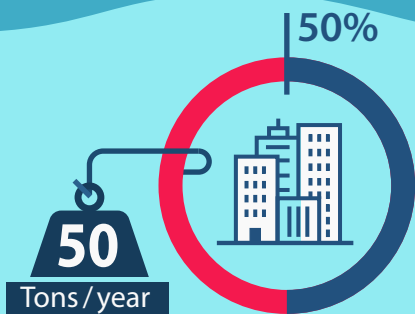

# MARINE LITTER IN THE MEDITERRANEAN

*A snapshot of the CMCC research*

Earth Day 2018:  
End Plastic Pollution

On the map, Mediterranean inputs of plastic marine debris from the main coastal cities, rivers, and shipping lanes.