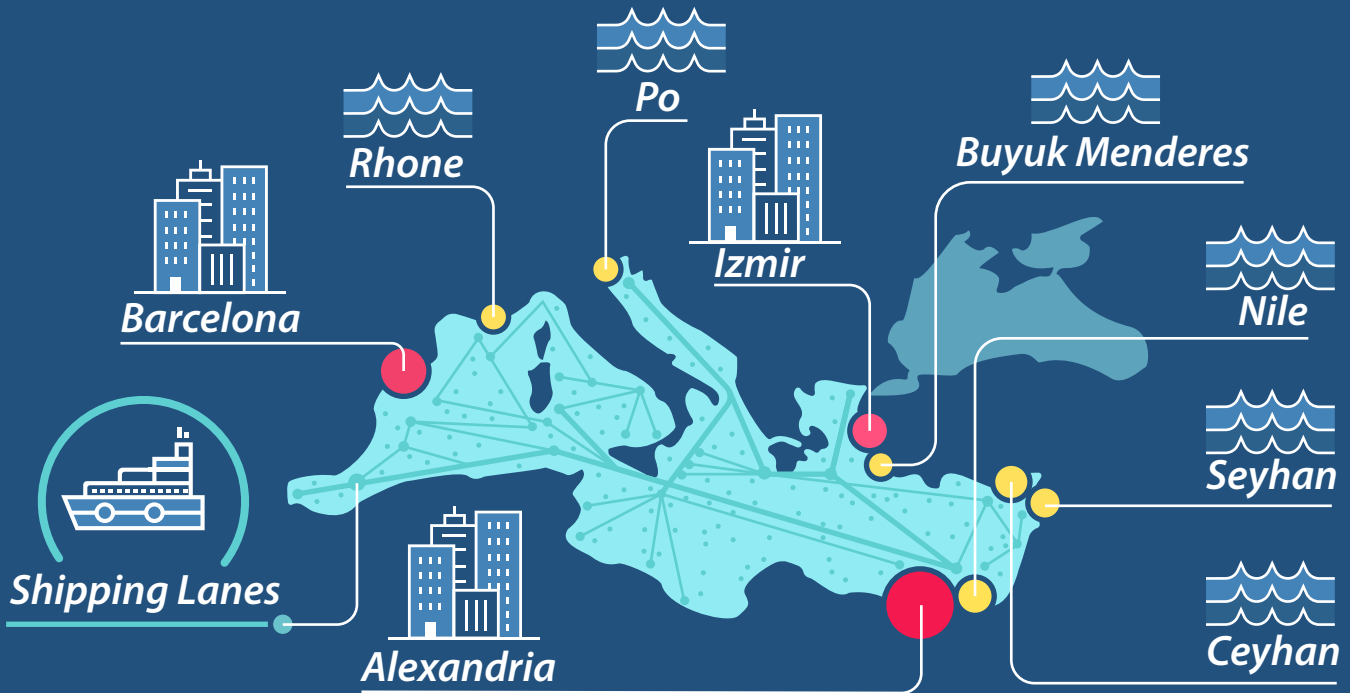

# MARINE LITTER IN THE MEDITERRANEAN

*A snapshot of the CMCC research*

Earth Day 2018:  
End Plastic Pollution

On the map, Mediterranean inputs of plastic marine debris from the main coastal cities, rivers, and shipping lanes.

CITIES

RIVERS

SHIPPING LANES